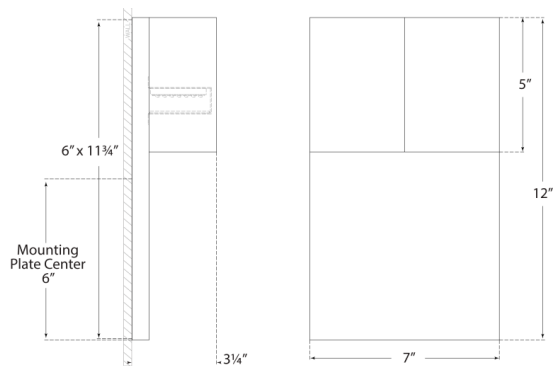

REGA 12IN WIDE SCONCE

KW2781-AB

MATERIALS SHOWN

ANTIQUÉ BURNISHED BRASS

AVAILABLE IN

ANTIQUÉ BURNISHED BRASS

BRONZE

POLISHED NICKEL

DIMENSIONS

HEIGHT: 12"

WIDTH: 7"

EXTENSION: 3.25"

BACKPLATE: 6" X 11.75" RECTANGLE

SOCKET

DEDICATED L.E.D.

WATTAGE

12W (1000 LM)