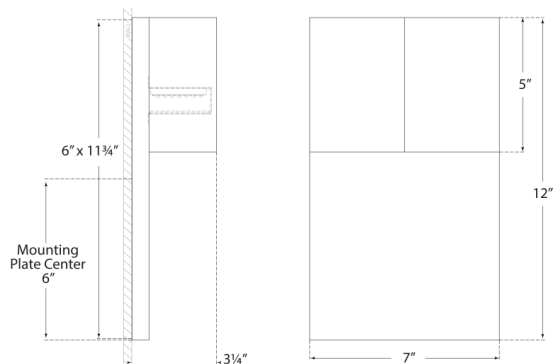

REGA 12IN WIDE SCONCE

KW2781-PN

MATERIALS SHOWN

POLISHED NICKEL

AVAILABLE IN

ANTIQUE BURNISHED BRASS

BRONZE

POLISHED NICKEL

DIMENSIONS

HEIGHT: 12"

WIDTH: 7"

EXTENSION: 3.25"

BACKPLATE: 6" X 11.75" RECTANGLE

SOCKET

DEDICATED L.E.D.

WATTAGE

12W (1000 LM)